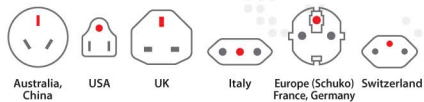

Compatibility (on the socket side):

Description	Article-No.	EAN-Code	Weight
World Travel Adapter 3, box white, SKROSS printed, EU version	1.103113	7640112215072	0.224 kg (0.494 lb)
World Travel Adapter 3, box black, SKROSS printed, EU version	1.103114	7640112215089	0.224 kg (0.494 lb)
World Travel Adapter 3, box white, without SKROSS logo, EU version	1.103116		0.224 kg (0.494 lb)
World Travel Adapter 3, box black, without SKROSS logo, EU version	1.103117		0.224 kg (0.494 lb)
World Travel Adapter 3, retail packaging white, SKROSS printed, EU version	1.103110	7640112215058	0.311 kg (0.686 lb)